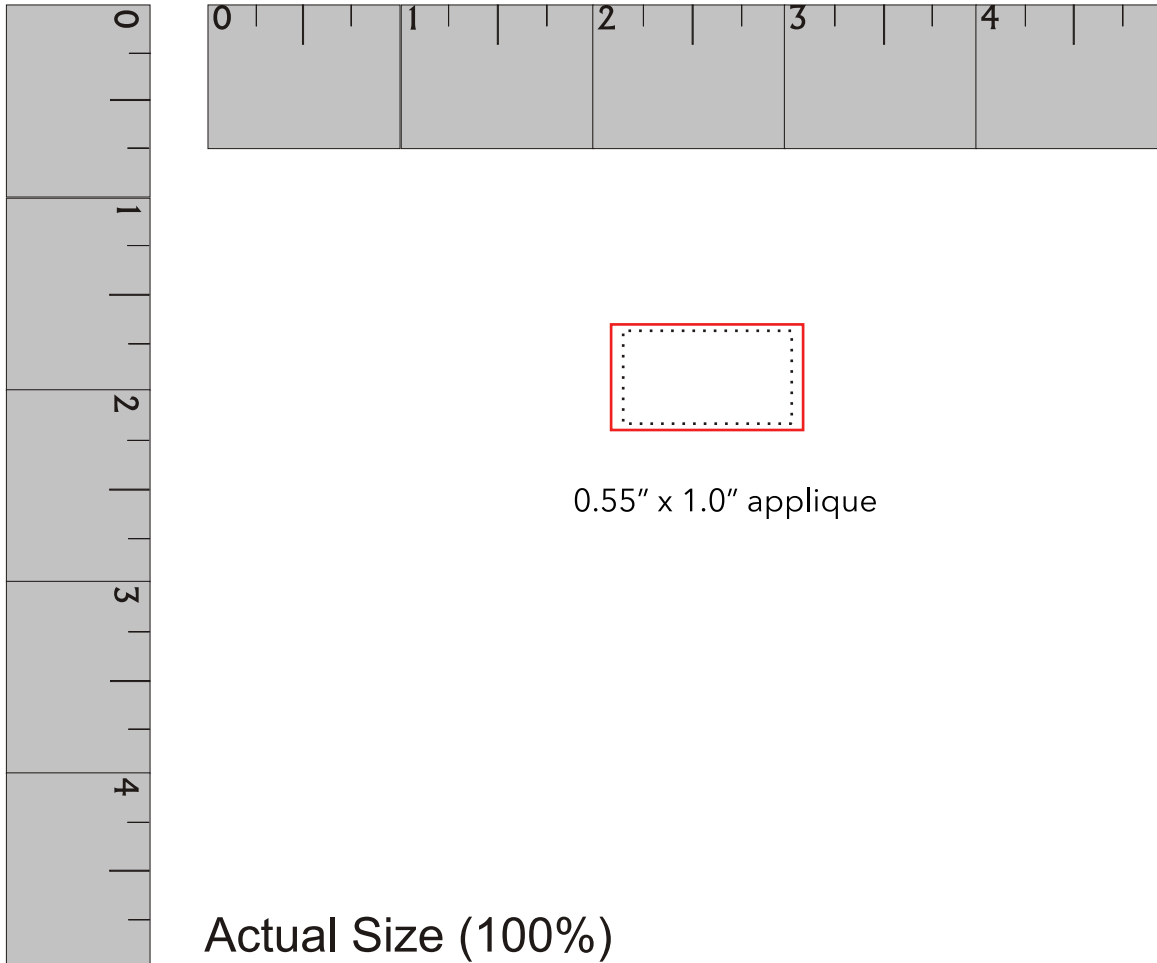

# PCFC IMPRINTED CHOCOLATE DIPPED OR PLAIN CLASSIC SIZE FORTUNE COOKIE

*approximate fortune cookie size: 1.5" wide*

## EDIBLE APPLIQUE™ IMPRINT AREA

Actual Size (100%)

red line represents edge of edible applique™.  
red line does NOT print.  
image prints within gray area.  
bleed is available but artwork may not center perfectly.