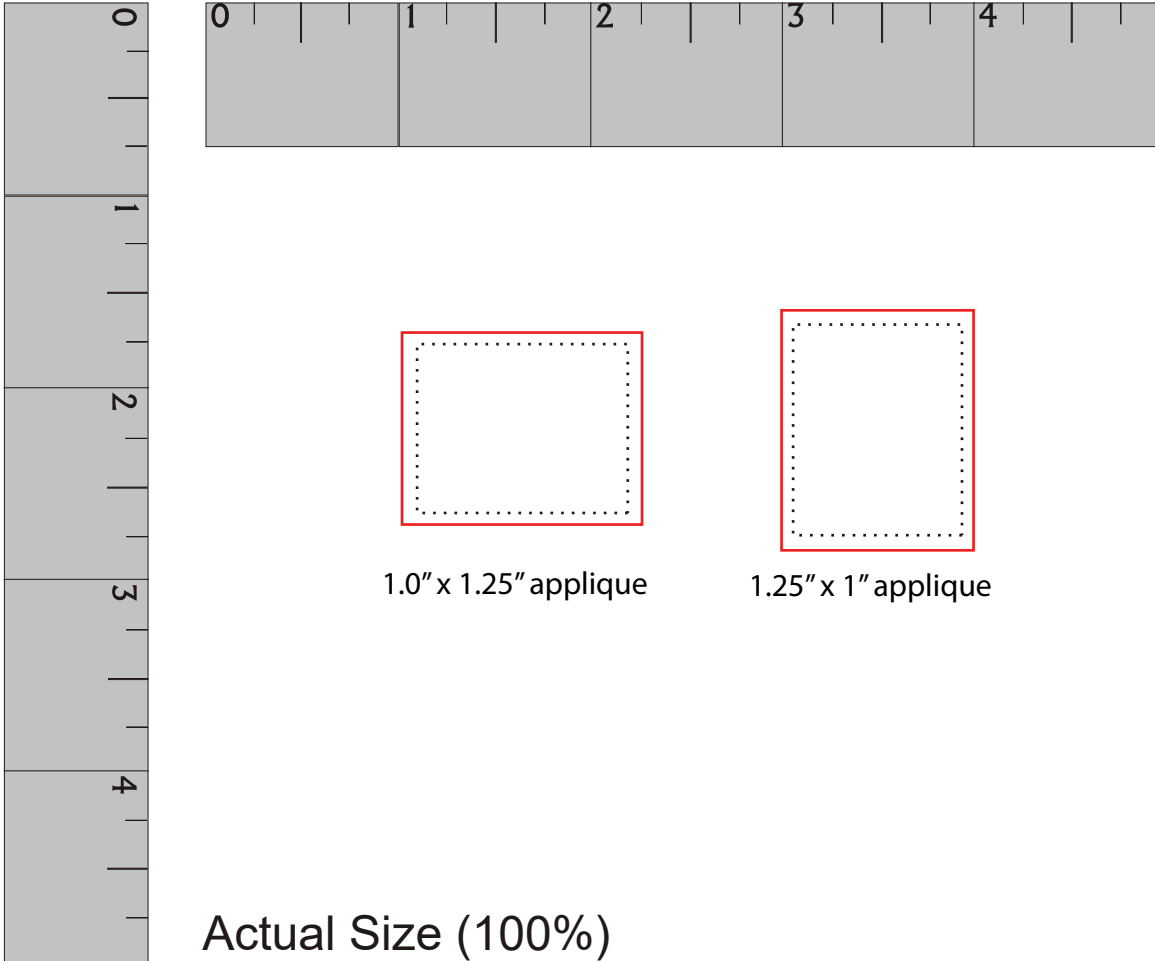

PCSC IMPRINTED CHOCOLATE DIPPED VANILLA SANDWICH COOKIES

approximate sandwich cookie® size: 1.25" x 2"

EDIBLE APPLIQUE™ IMPRINT AREA

Actual Size (100%)

red line represents edge of edible applique™.
red line does NOT print.
image prints within gray area.
bleed is available but artwork may not center perfectly.