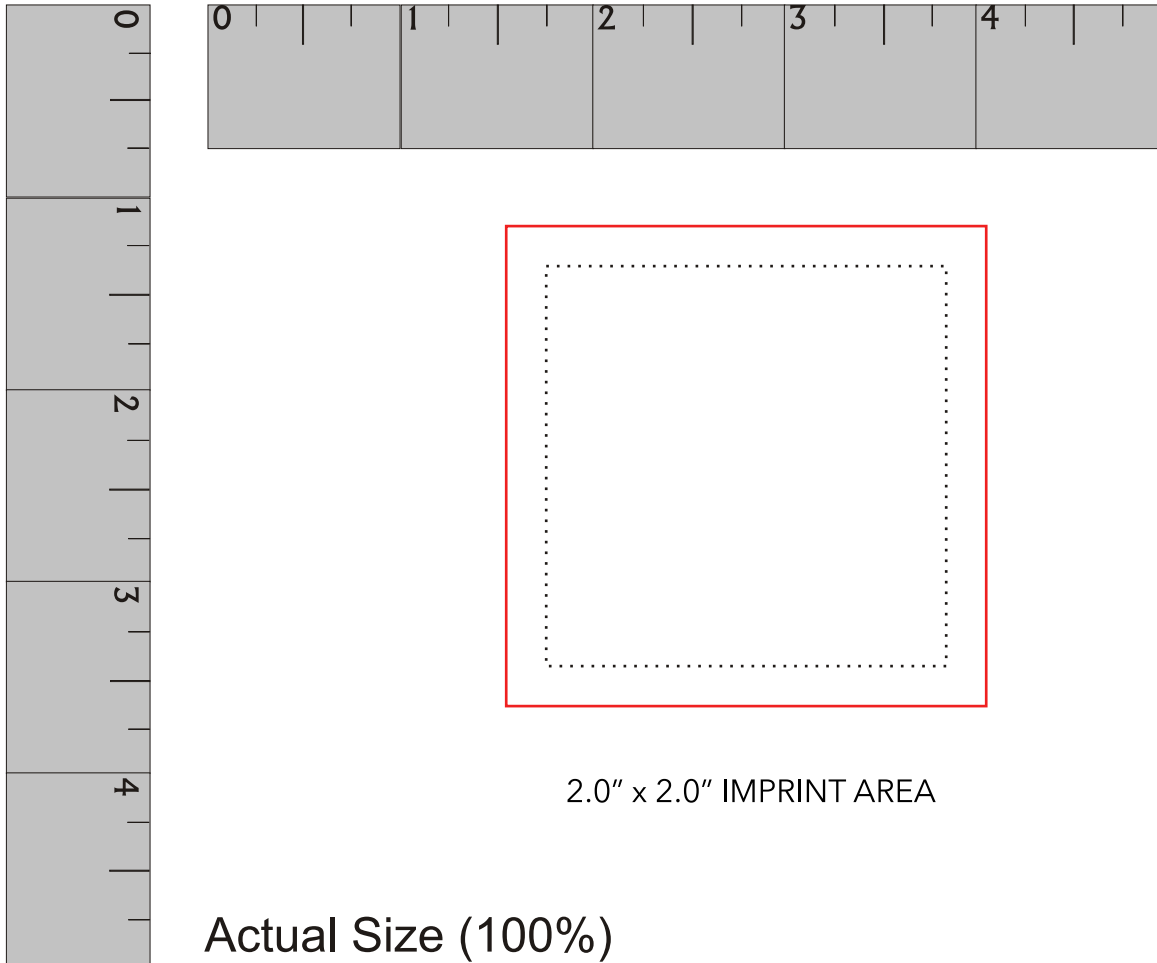

DPS (ICED/NON ICED)

DIRECT PRINT

2.5" SQUARE SUGAR SHORTBREAD COOKIE

approximate cookie size: 2.5" square

DIRECT IMPRINT AREA

Actual Size (100%)

red line represents cookie edge

red line does NOT print.

image prints within gray area.

bleed is available but artwork may not center perfectly, also edges will lose resolution. Results not guaranteed and vary.

SUBMIT ARTWORK: We require camera ready artwork in (all fonts outlined) PDF vector format OR high quality .JPG or .PNG. We print in full color digital process. There is no need to size your artwork down, submit larger files is fine. Our Art Dept will size it down to the proper imprint size.