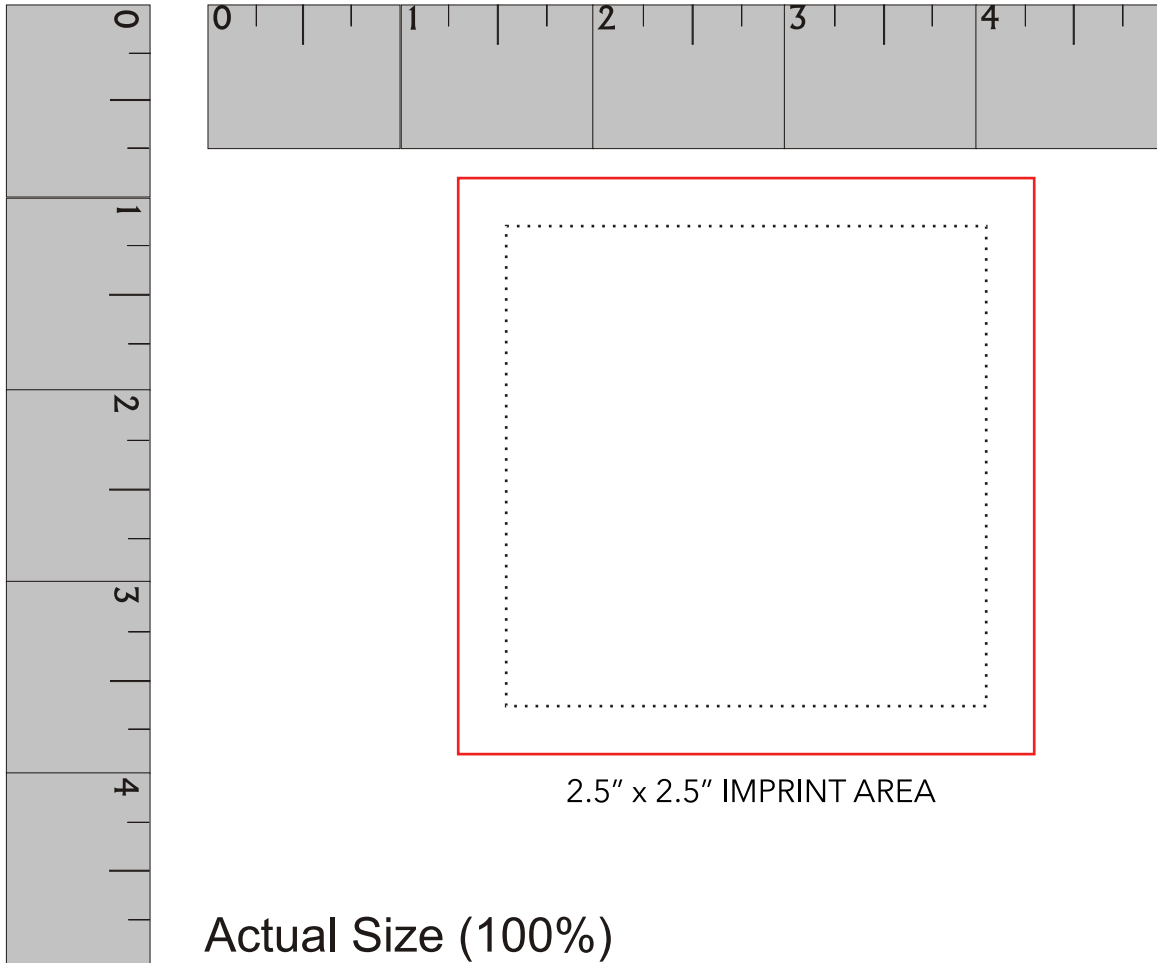

DPS (ICED/NON ICED)
DIRECT PRINT
3" SQUARE SUGAR SHORTBREAD COOKIE
approximate cookie size: 3" square
DIRECT IMPRINT AREA

2.5" x 2.5" IMPRINT AREA

Actual Size (100%)

red line represents cookie edge
red line does NOT print.
image prints within gray area.
bleed is available but artwork may not center perfectly, also
edges will lose resolution. Results not guaranteed and vary.