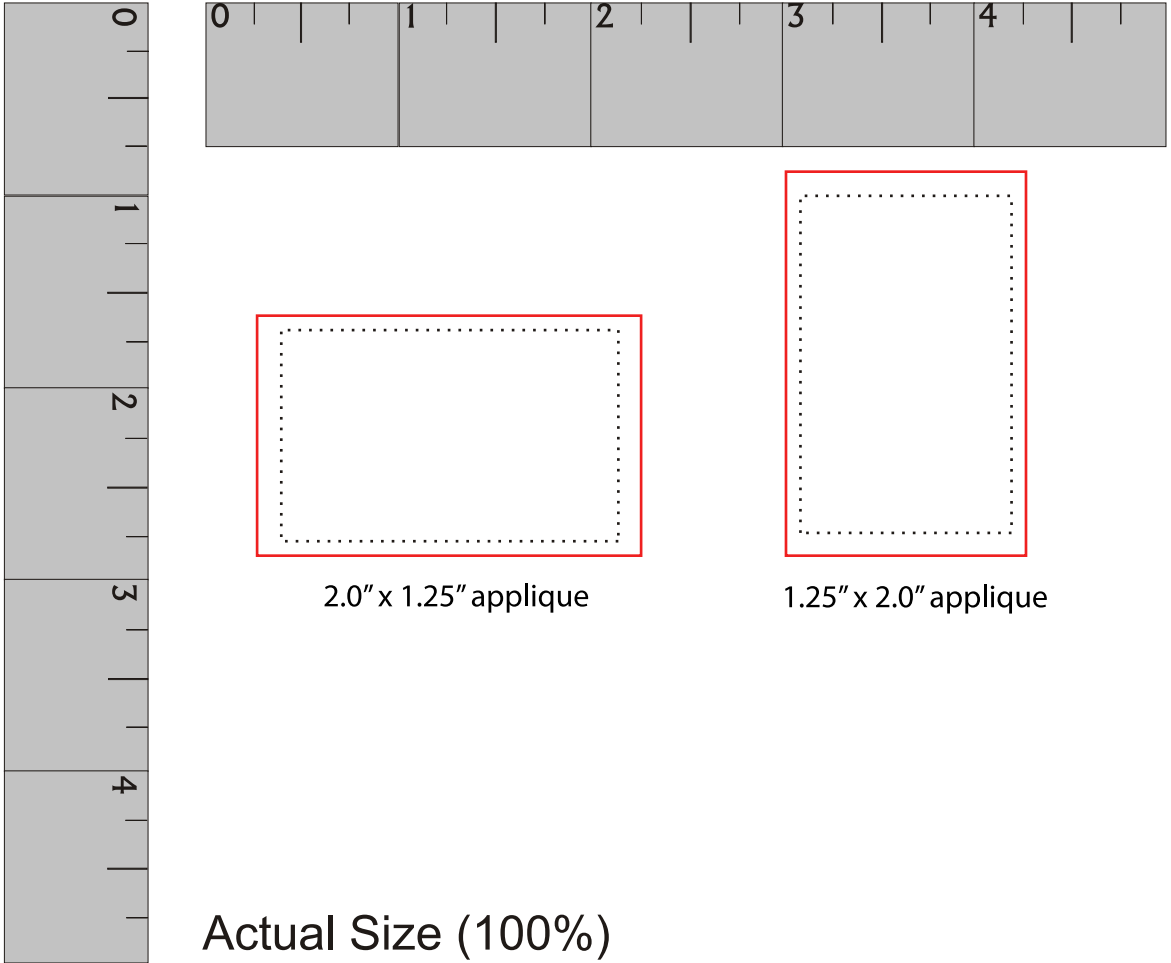

RK-PC-IW
IMPRINTED CHOCOLATE COVERED
Standard Logo Crizpy
approximate crizpy size 1.75" x 2.75"

EDIBLE APPLIQUE™ IMPRINT AREA

red line represents edge of edible applique™.
red line does NOT print.
image prints within gray area.
bleed is available but artwork may not center perfectly.

SUBMIT ARTWORK: We require camera ready artwork in (all fonts outlined) PDF vector format OR high quality .JPG or .PNG . Our Edible Appliques™ are printed in FDA approved edible inks on fondant transfers. We print in full color digital process. There is no need to size your artwork down, submit larger files is fine. Our Art Dept will size it down to the proper imprint size.