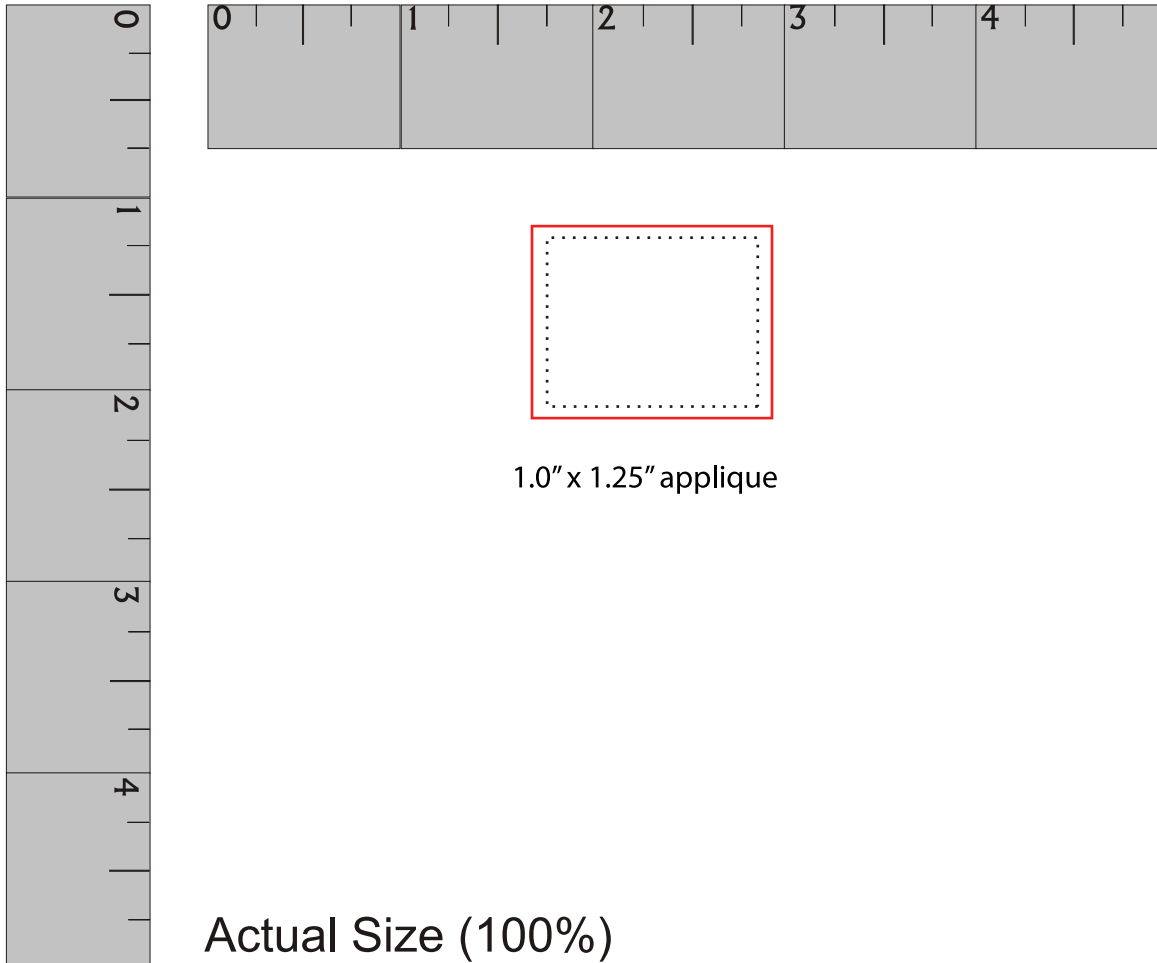

RKPC-MINI-IW
IMPRINTED CHOCOLATE COVERED
Mini Logo'd Crizpy™

approximate Crizpy™ size: 1.5" x 1.75"

EDIBLE APPLIQUE™ IMPRINT AREA

1.0" x 1.25" applique

Actual Size (100%)

red line represents edge of edible applique™.
red line does NOT print.
image prints within gray area.
bleed is available but artwork may not center perfectly.